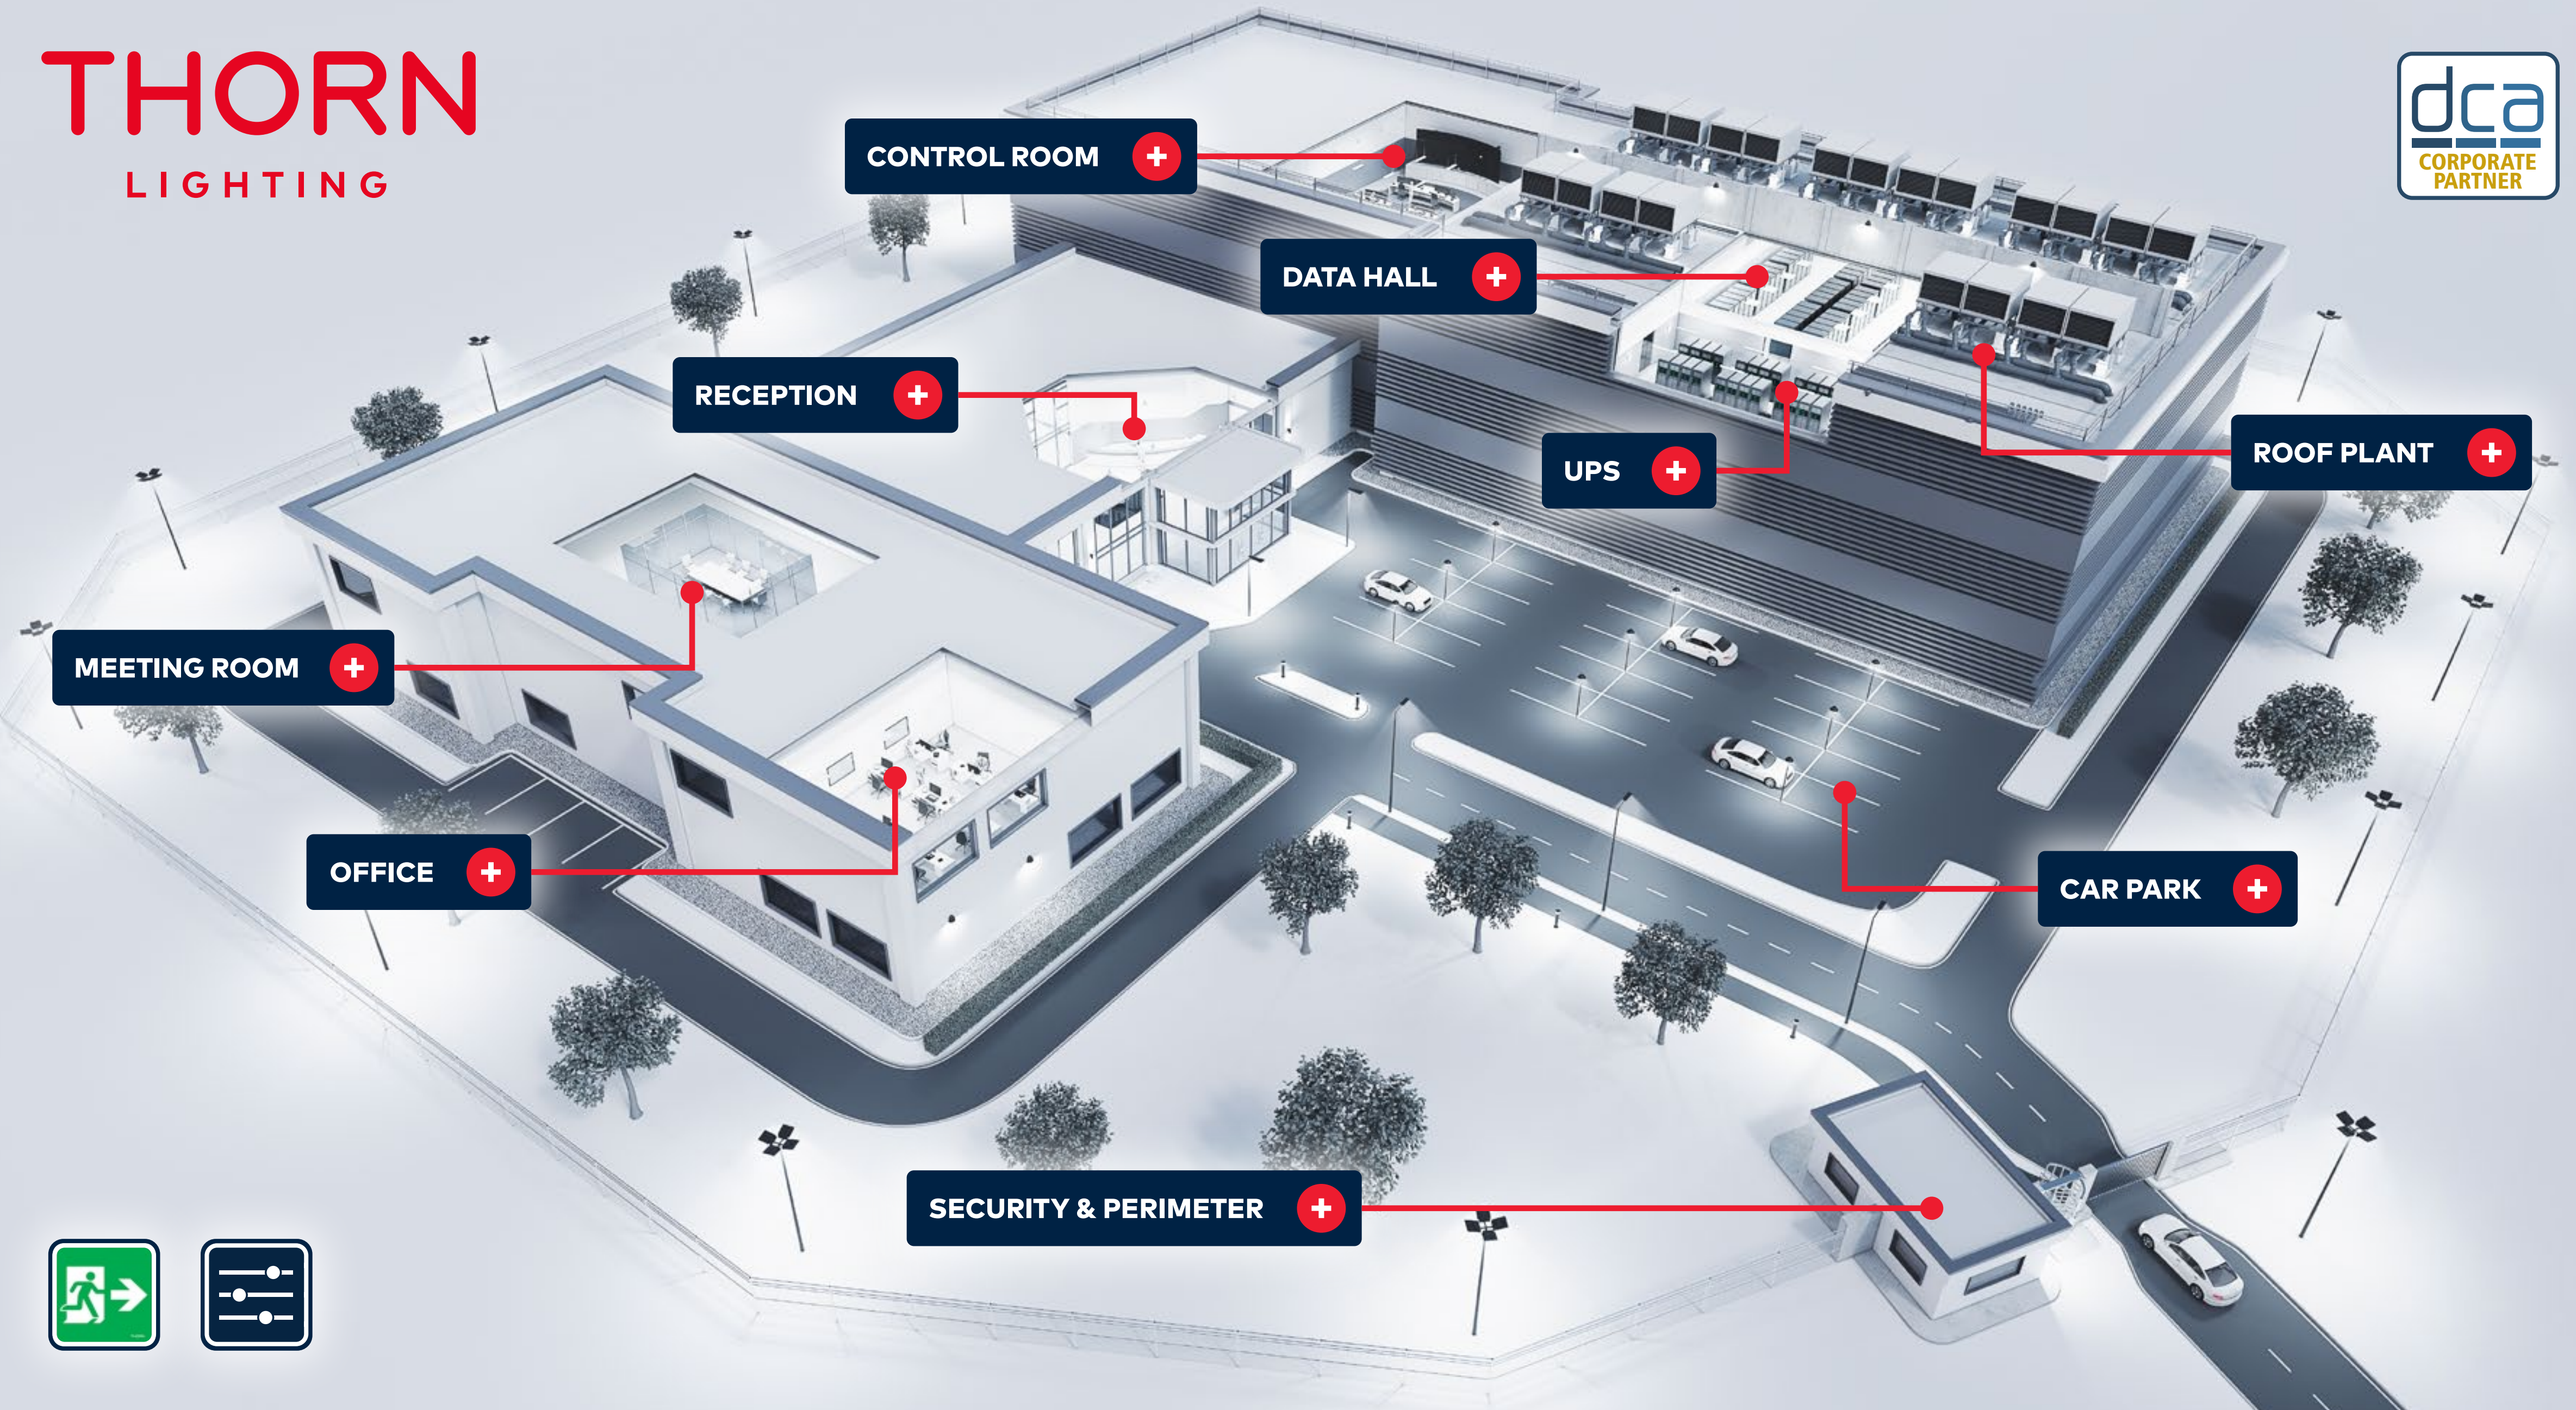

THORN

LIGHTING

CONTROL ROOM +

DATA HALL +

RECEPTION +

UPS +

ROOF PLANT +

MEETING ROOM +

OFFICE +

CAR PARK +

SECURITY & PERIMETER +

ROOF PLANT

ROOF TOP PLANT AREAS

STRONG SOLUTIONS IN ESSENTIAL SPACES

DURABILITY - Computer controlled air conditioning will be utilised to cool the air that's into the data hall. As such we need to consider extreme fluctuations in air temperature as well as potential ingress challenges.