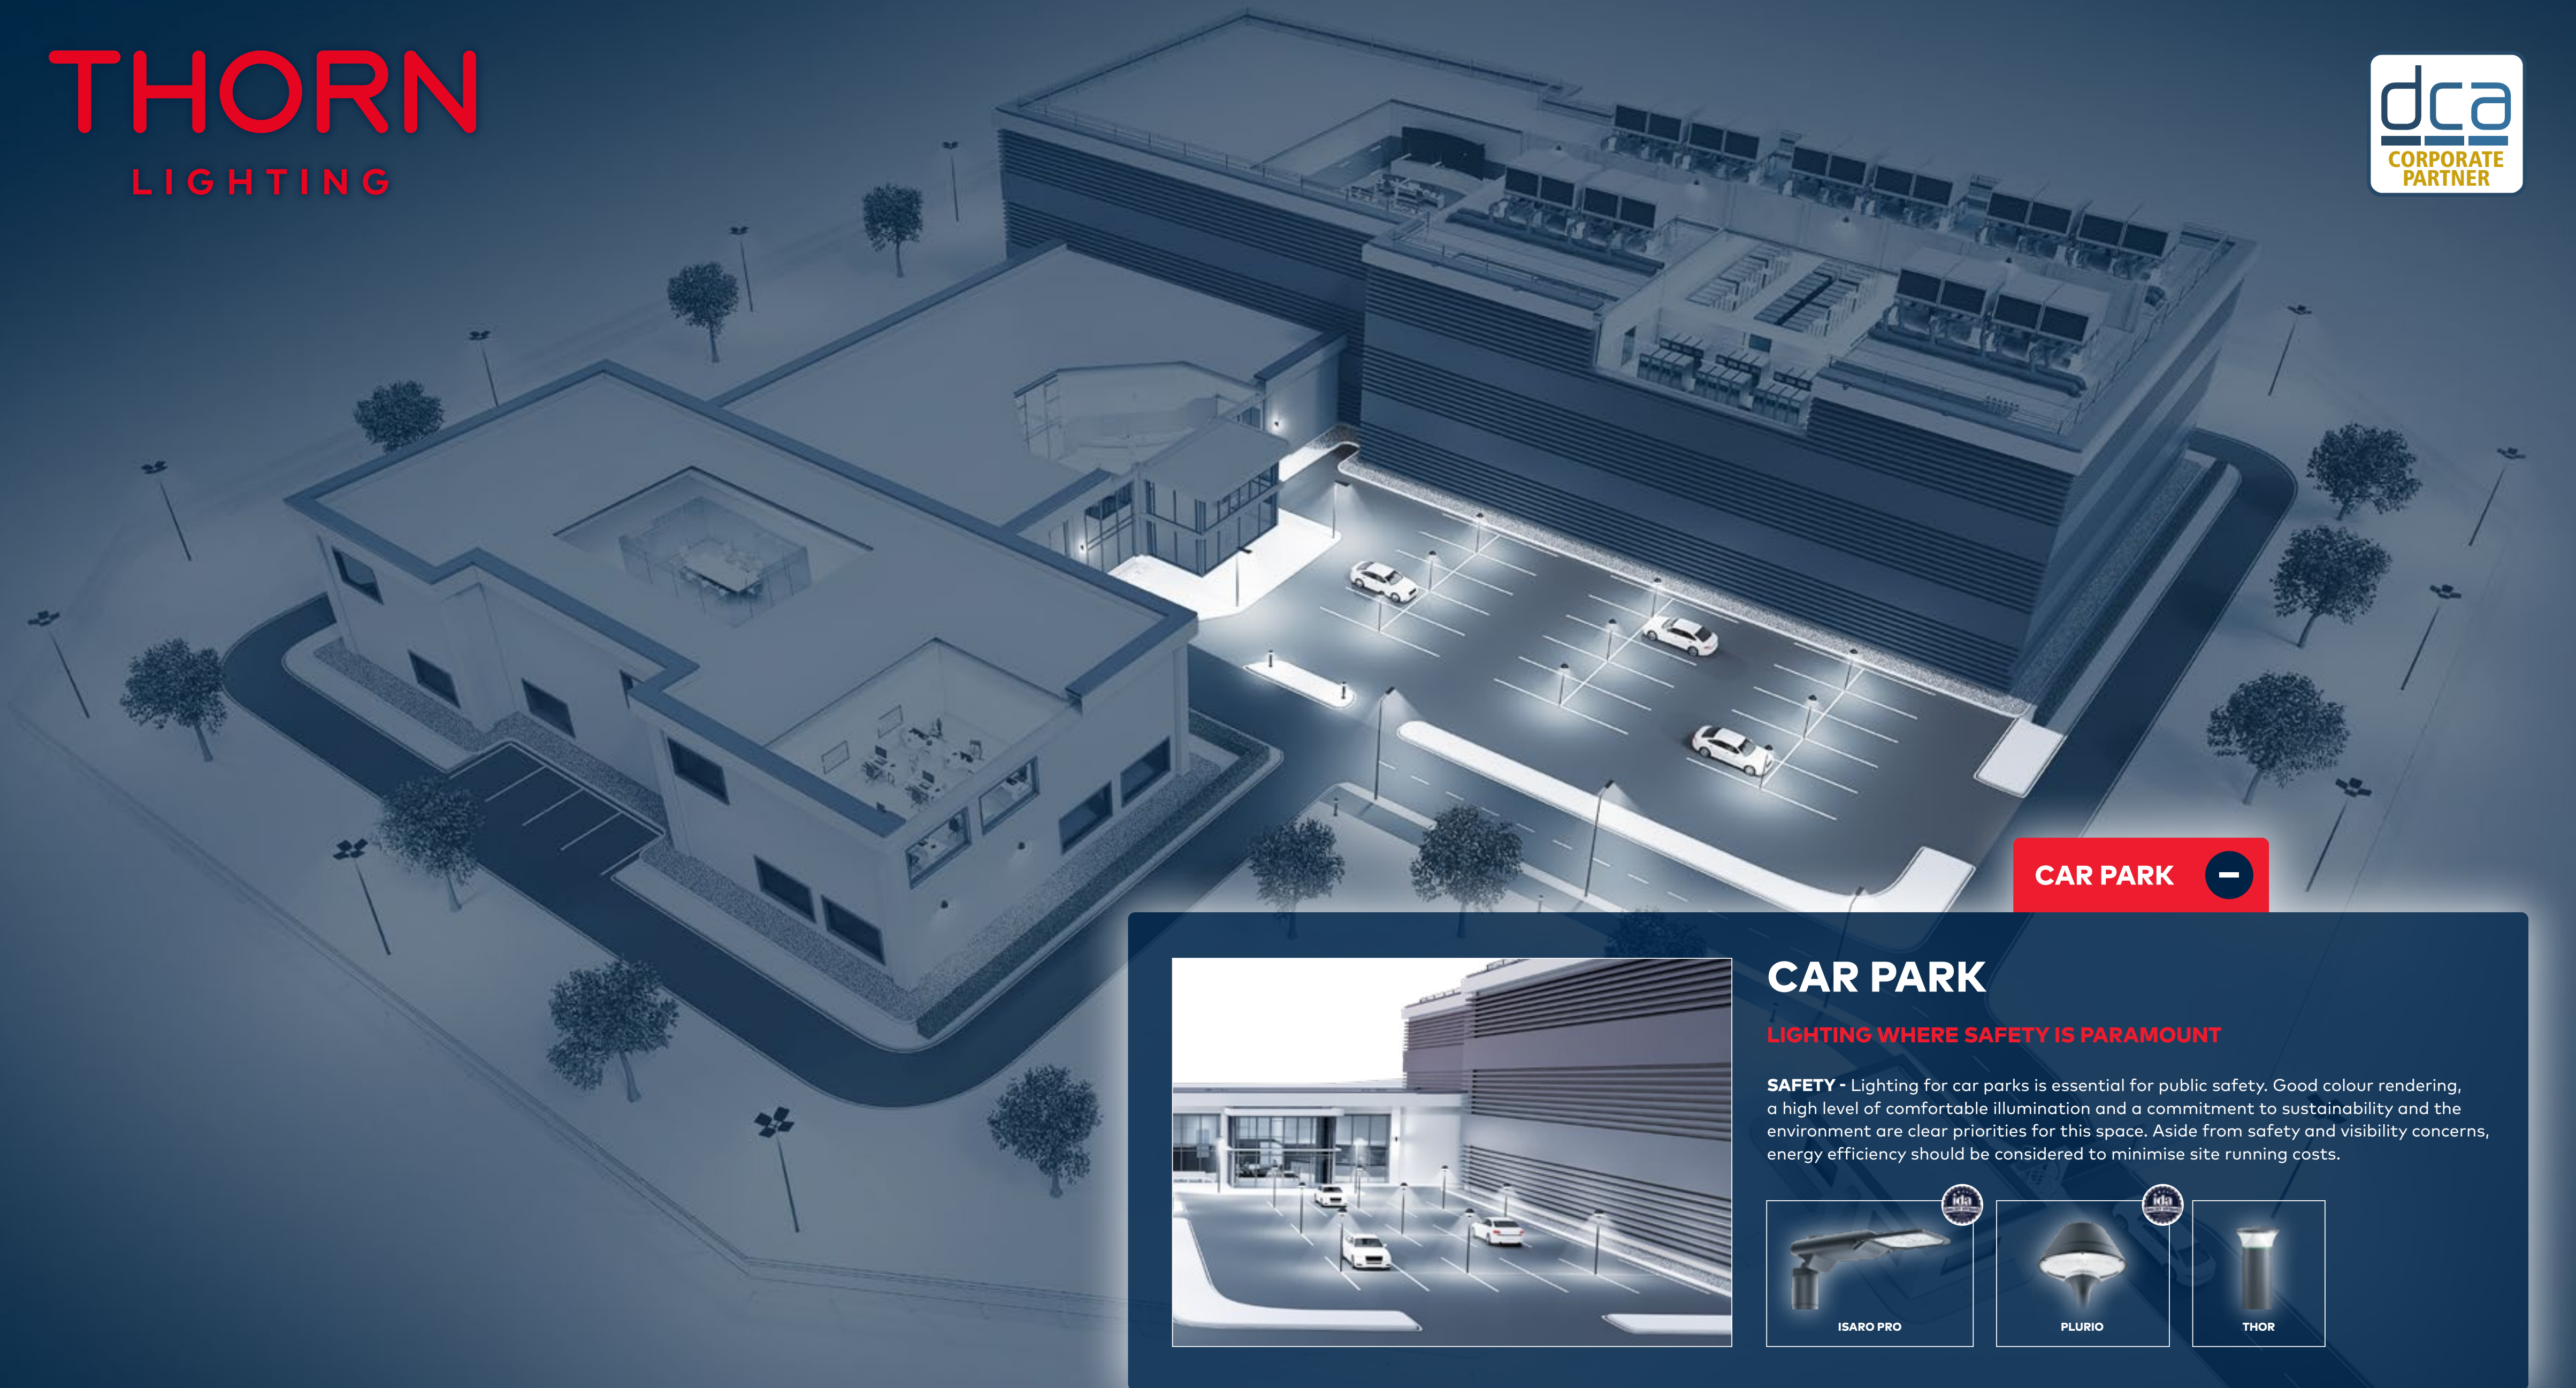

CAR PARK 

CAR PARK

LIGHTING WHERE SAFETY IS PARAMOUNT

SAFETY - Lighting for car parks is essential for public safety. Good colour rendering, a high level of comfortable illumination and a commitment to sustainability and the environment are clear priorities for this space. Aside from safety and visibility concerns, energy efficiency should be considered to minimise site running costs.