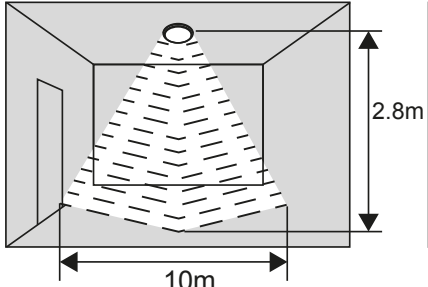

Reflected HF waves (e.g. from walls, floors, ceilings or furniture) or from other transmitters can affect motion detection. Luminaire not suitable for mounting on metal surfaces as it can cause false triggering of the sensor.