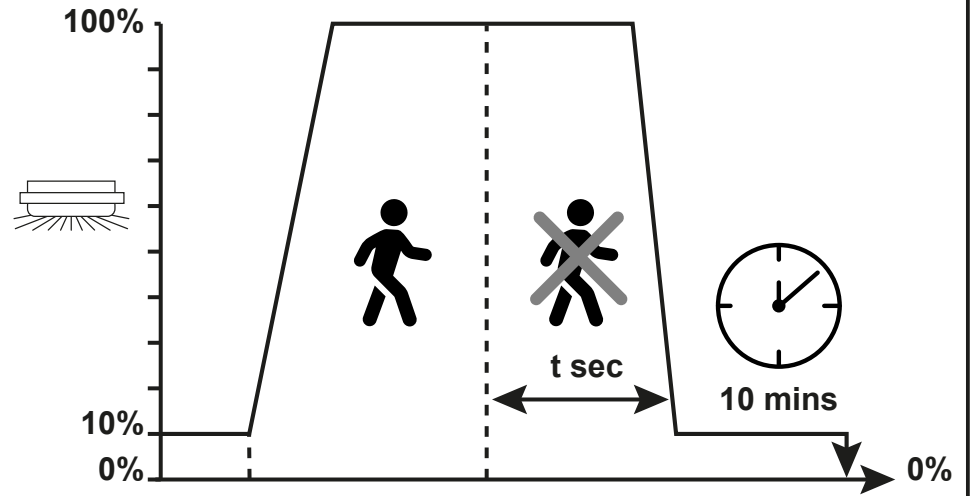

COZ MWS

DEFAULT → 100%
DÉFAUT → 5 Secs
STANDARD → Disabled

Detection Area →

	1	2	3	
I	●	●	●	100%
II	○	●	●	75%
III	○	●	○	50%
IV	○	○	●	30%
V	○	○	○	10%

Hold Time (t sec)

	1	2	3	
I	●	●	●	5 Secs
II	●	○	●	30 Secs
III	●	○	○	1 Min
IV	○	●	●	5 Min
V	○	●	○	10 Min
VI	○	○	●	20 Min
VII	○	○	○	30 Min

Daylight Sensor

	1	2	3	
I	●	●	●	Disable
II	○	●	●	50 Lux
III	○	●	○	20 Lux
IV	○	○	●	5 Lux
V	○	○	○	2 Lux