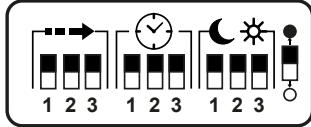

DEFAULT 100%
DÉFAUT 5 Secs
STANDARD Disabled

Detection Area

	1	2	3	
I	●	●	●	100%
II	○	●	●	75%
III	○	●	○	50%
IV	○	○	●	30%
V	○	○	○	10%

Hold Time

	1	2	3	
I	●	●	●	5 Secs
II	●	○	●	30 Secs
III	●	○	○	1 Min
IV	○	●	●	5 Min
V	○	●	○	10 Min
VI	○	○	●	20 Min
VII	○	○	○	30 Min

Daylight Sensor

	1	2	3	
I	●	●	●	Disable
II	○	●	●	50 Lux
III	○	●	○	20 Lux
IV	○	○	●	5 Lux
V	○	○	○	2 Lux