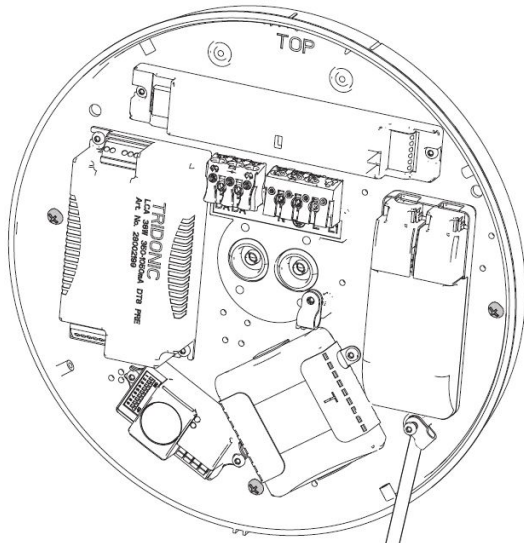

MWS

DEFAULT 100%
DÉFAUT 5 Secs
STANDARD Disabled

Detection Area

	1	2	3	
I	●	●	●	100%
II	○	●	●	75%
III	○	●	○	50%
IV	○	○	●	30%
V	○	○	○	10%

Hold Time

	1	2	3	
I	●	●	●	5 Secs
II	●	○	●	30 Secs
III	●	○	○	1 Min
IV	○	●	●	5 Min
V	○	●	○	10 Min
VI	○	○	●	20 Min
VII	○	○	○	30 Min

Daylight Sensor

	1	2	3	
I	●	●	●	Disable
II	○	●	●	50 Lux
III	○	●	○	20 Lux
IV	○	○	●	5 Lux
V	○	○	○	2 Lux

96416799z00

THORN

Sensor Settings

MWS

COR MWS

COZ MWS

- [CZ] Montážní návod
- [DE] Montageanleitung
- [DK] Monteringsvejledning
- [EE] Paigaldusjuhend
- [FI] Asennusohje
- [FR] Notice de montage
- [HU] Szerelési útmutató
- [IT] Istruzioni di montaggio

- [LT] Montavimo Instrukcijos
- [LV] Instalācijas instrukcija
- [NO] Monteringsanvisning
- [PL] Instrukcja montażu
- [RU] Инструкция по монтажу
- [SE] Installationsanvisning
- [UK] Installation Instructions

Reflected HF waves (e.g. from walls, floors, ceilings or furniture) or from other transmitters can affect motion detection. Luminaire not suitable for mounting on metal surfaces as it can cause false triggering of the sensor.