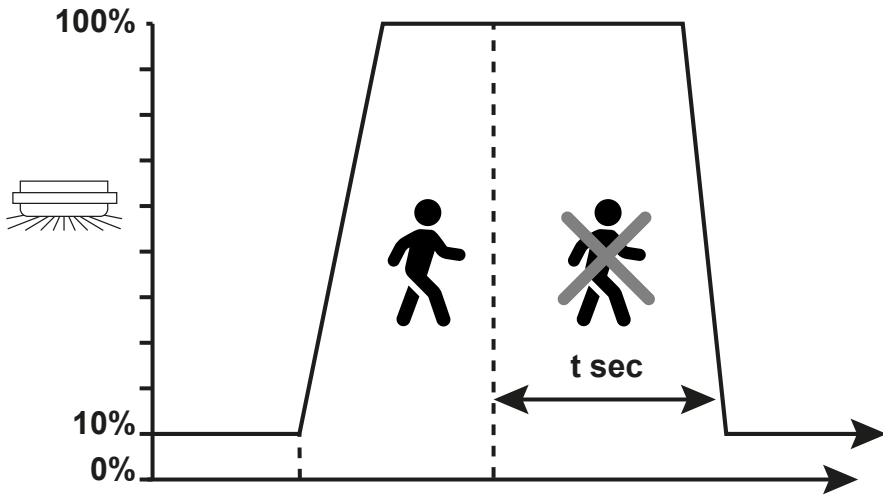

COR MWS

DEFAULT → 100%
DÉFAUT → 5 Secs
STANDARD → Disabled

Detection Area →

	1	2	3	
I	●	●	●	100%
II	○	●	●	75%
III	○	●	○	50%
IV	○	○	●	30%
V	○	○	○	10%

Hold Time (t sec)

	1	2	3	
I	●	●	●	5 Secs
II	●	○	●	30 Secs
III	●	○	○	1 Min
IV	○	●	●	5 Min
V	○	●	○	10 Min
VI	○	○	●	20 Min
VII	○	○	○	30 Min

~~Daylight Sensor~~

	1	2	3	
I	●	●	●	Disable
II	○	●	●	50 Lux
III	○	●	○	20 Lux
IV	○	○	●	5 Lux
V	○	○	○	2 Lux