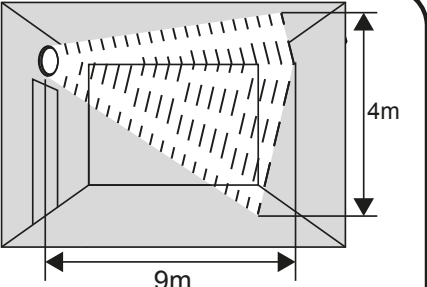

Reflected HF waves (e.g. from walls, floors, ceilings or furniture) or from other transmitters can affect motion detection. Luminaire not suitable for mounting on metal surfaces as it can cause false triggering of the sensor.