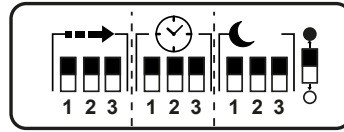

COR MWS

DEFAULT → 100%
 DÉFAUT → 5 Secs
 STANDARD → Disabled

Detection Area →

	1	2	3	
I	●	●	●	100%
II	○	●	●	75%
III	○	●	○	50%
IV	○	○	●	30%
V	○	○	○	10%

Hold Time (t sec)

	1	2	3	
I	●	●	●	5 Secs
II	●	○	●	30 Secs
III	●	○	○	1 Min
IV	○	●	●	5 Min
V	○	●	○	10 Min
VI	○	○	●	20 Min
VII	○	○	○	30 Min

~~Daylight Sensor~~

	1	2	3	
I	●	●	●	Disable
II	○	●	●	50 Lux
III	○	●	○	20 Lux
IV	○	○	●	5 Lux
V	○	○	○	2 Lux

COZ MWS

DEFAULT → 100%
 DÉFAUT → 5 Secs
 STANDARD → Disabled

Detection Area →

	1	2	3	
I	●	●	●	100%
II	○	●	●	75%
III	○	●	○	50%
IV	○	○	●	30%
V	○	○	○	10%